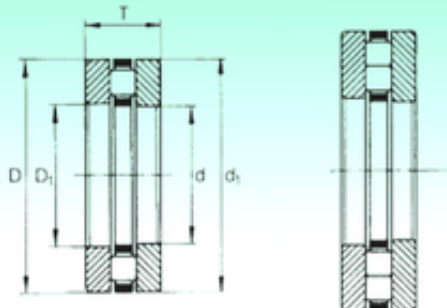

NSK bearing Trading Co., Ltd

200 mm x 400 mm x 41 mm 200 mm x 400 mm
x 41 mm NBS 89440-M thrust roller bearings

Bearing No. 89440-M

89440-M Bearing 2D drawings and 3D CAD models

Size	200x400x122 mm
Bore Diameter	200 mm
Outer Diameter	400 mm
Width	122 mm
d	200 mm
D	400 mm
T	122 mm
d1	400 mm
B	41 mm
D1	205 mm
Dw	40 mm
Weight	74,8 Kg
Weight	29,3 Kg
Basic dynamic load rating (C)	2699,1 kN
Basic static load rating (C0)	10198,5 kN