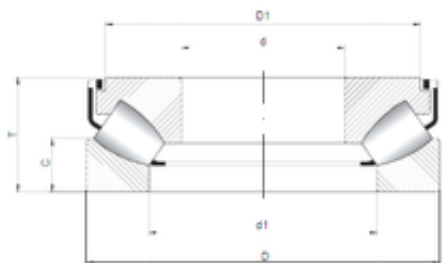

## ISO 292/600 M thrust roller bearings

Bearing No. 292/600 M

Bore Diameter	600 mm
Outer Diameter	800 mm
d	600 mm
d1	688 mm
D	800 mm
D1	760 mm
T	122 mm
C	60 mm
Weight	170 Kg
Basic dynamic load rating (C)	3680 kN
Basic static load rating (C0)	18600 kN

292/600 M Bearing 2D drawings and 3D CAD models