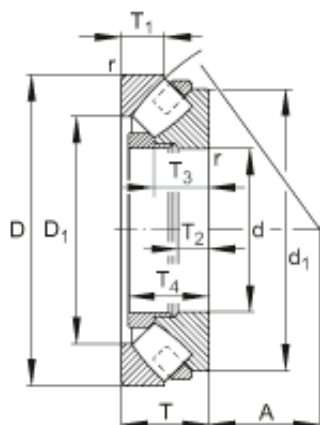

NSK bearing Trading Co., Ltd

FAG 292/750-E-MB thrust roller bearings

Bearing No. 292/750-E-MB

Size	750x1000x150 mm
Bore Diameter	750 mm
Outer Diameter	1000 mm
Width	150 mm
d	750 mm
D	1000 mm
T	150 mm
A	406 mm
D ₁	861 mm
D _{a max}	930 mm
D _{b min}	1017 mm
d ₁	955 mm
d _{a min}	863 mm
d _{b max}	798 mm
r _{a max}	5 mm
r _{min}	6 mm
T ₁	81 mm
T ₂	54 mm
T ₃	88 mm
T ₄	100 mm
m	302,3 kg / Weight
C _a	5400000 N / Dynamic load rating (axial)
C _{0a}	30500000 N / Static load rating (axial)

292/750-E-MB Bearing 2D drawings and 3D CAD models

NSK bearing Trading Co., Ltd

n_G	580 1/min / Limiting speed
n_B	325 1/min / Reference speed
C_{ua}	1410000 N / Fatigue limit load, axial