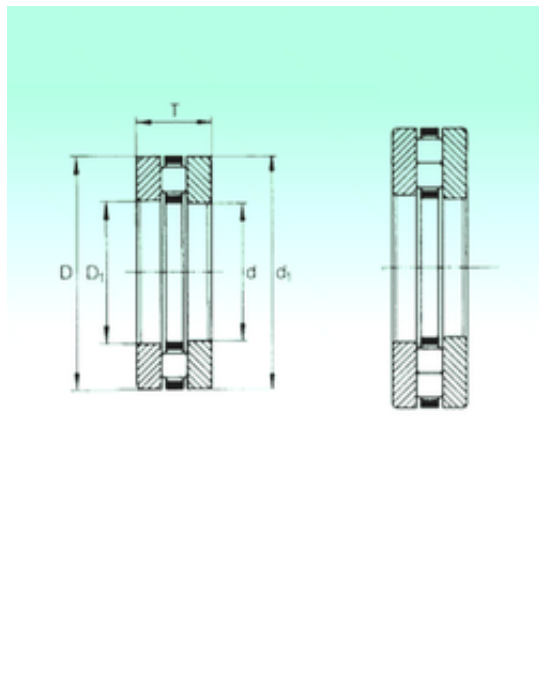

# NSK bearing Trading Co., Ltd

50 mm x 95 mm x 9,5 mm 50 mm x 95 mm x 9,5 mm NBS 89310TN thrust roller bearings

Bearing No. 89310TN

89310TN Bearing 2D drawings and 3D CAD models

Size	50x95x27 mm
Bore Diameter	50 mm
Outer Diameter	95 mm
Width	27 mm
d	50 mm
D	95 mm
T	27 mm
d1	95 mm
B	9,5 mm
D1	52 mm
Dw	8 mm
Weight	0,887 Kg
Weight	0,356 Kg
Basic dynamic load rating (C)	166,5 kN
Basic static load rating (C0)	557,9 kN