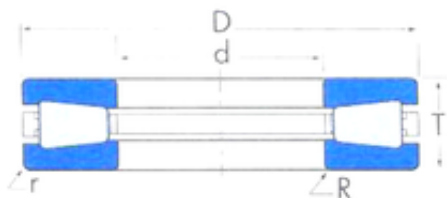

NSK bearing Trading Co., Ltd

Timken T1115 thrust roller bearings

Bearing No. T1115

| | |
|----------------------------------|-----------------------|
| Size | 279.4x495.3x133.35 mm |
| Bore Diameter | 279,4 mm |
| Outer Diameter | 495,3 mm |
| Width | 133,35 mm |
| d | 279,4 mm |
| D | 495,3 mm |
| T | 133,35 mm |
| R | 6,4 mm |
| r | 6,4 mm |
| Weight | 125 Kg |
| Basic static load rating (C0) | 14000000 kN |
| Basic dynamic load rating (Ca90) | 1090000 |

T1115 Bearing 2D drawings and 3D CAD models