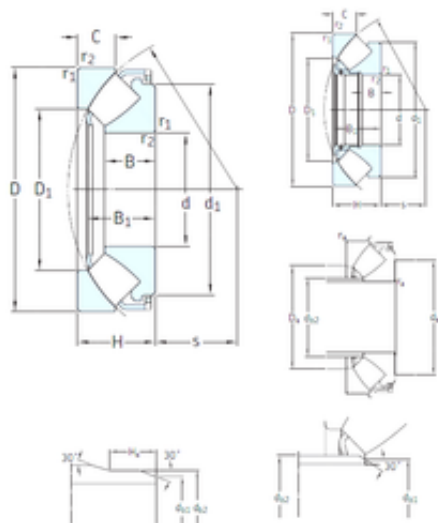

# NSK bearing Trading Co., Ltd

630 mm x 1090 mm x 181 mm 630 mm x 1090 mm x 181 mm SKF 294/630EM thrust roller bearings

Bearing No. 294/630EM

Size	630x1090x137 mm
Bore Diameter	630 mm
Outer Diameter	1090 mm
Width	137 mm
d	630 mm
D	1090 mm
C	137 mm
H	280 mm
d1	995 mm
r1 min.	12 mm
r2 min.	12 mm
s	365 mm
B	181 mm
B1	270 mm
D1	815 mm
da min.	860 mm
Da max.	950 mm
ra max.	10 mm
Weight	1040 Kg
Basic dynamic load rating (C)	14400 kN
Basic static load rating (C0)	62000 kN
Fatigue load limit (Pu)	4150
Reference speed	260 r/min
Limiting speed	500 r/min

294/630EM Bearing 2D drawings and 3D CAD models