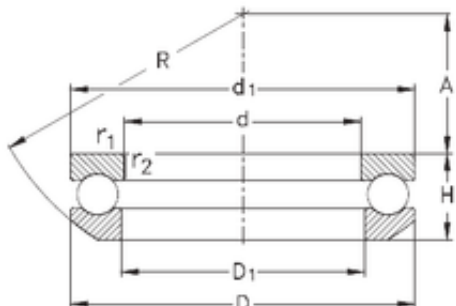

**NKE 53320 thrust ball bearings**

Bearing No. 53320

Size	100x170x59.2 mm
Bore Diameter	100 mm
Outer Diameter	170 mm
Width	59,2 mm
d	100 mm
D	170 mm
H	59,2 mm
d1	170 mm
r1 min.	1,5 mm
r2 min.	1,5 mm
A	46 mm
D1	103 mm
R	125 mm
Weight	4,98 Kg
Basic dynamic load rating (C)	232 kN
Basic static load rating (C0)	560 kN

53320 Bearing 2D drawings and 3D CAD models