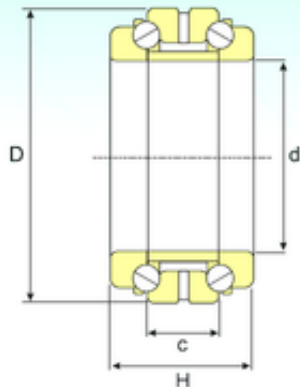

NSK bearing Trading Co., Ltd

ISB 234430 thrust ball bearings

Bearing No. 234430

234430 Bearing 2D drawings and 3D CAD models

Size	150x225x45 mm
Bore Diameter	150 mm
Outer Diameter	225 mm
Width	45 mm
d	150 mm
D	225 mm
C	45 mm
H	90 mm
Weight	12,50 Kg
Basic dynamic load rating (C)	192 kN
Basic static load rating (C0)	390 kN
(Grease) Lubrication Speed	2910 r/min