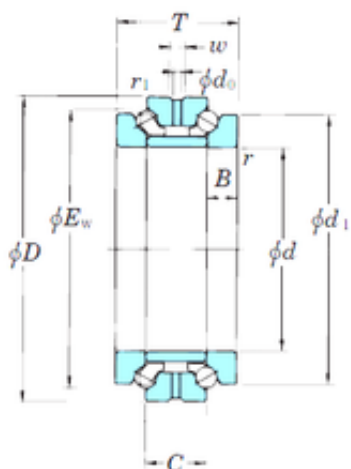

NSK bearing Trading Co., Ltd

300 mm x 460 mm x 47,5 mm 300 mm x 460 mm x 47,5 mm KOYO 234460B thrust ball bearings

Bearing No. 234460B

Size	300x460x190 mm
Bore Diameter	300 mm
Outer Diameter	460 mm
Width	190 mm
d	300 mm
D	460 mm
E _w	418 mm
T	190 mm
B	47,5 mm
C	95 mm
Angle (°)	60 °
d ₁	406 mm
r min.	4 mm
r ₁ min.	1,5 mm
W	22 mm
Weight	100 Kg
Basic dynamic load rating (C)	476 kN
Basic static load rating (C ₀)	1 630 kN
(Grease) Lubrication Speed	760 r/min

234460B Bearing 2D drawings and 3D CAD models