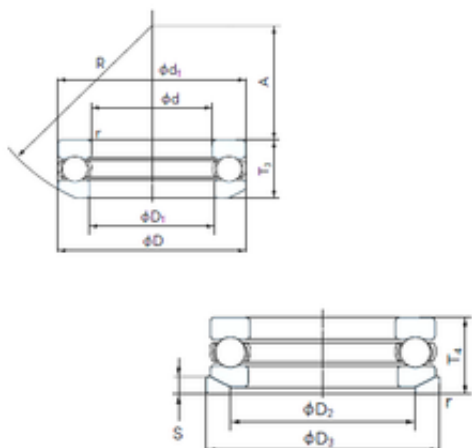

NSK bearing Trading Co., Ltd

NACHI 53238U thrust ball bearings

Bearing No. 53238U

53238U Bearing 2D drawings and 3D CAD models

Size	190x270x73 mm
Bore Diameter	190 mm
Outer Diameter	270 mm
Width	73 mm
d	190 mm
D	270 mm
T	73 mm
d1	267 mm
r min.	2 mm
A	98 mm
D1	194 mm
D2	230 mm
D3	280 mm
R	200 mm
S	23 mm
Weight	14.0 Kg
Basic dynamic load rating (C)	310 kN
Basic static load rating (C0)	1060 kN
(Grease) Lubrication Speed	740 r/min