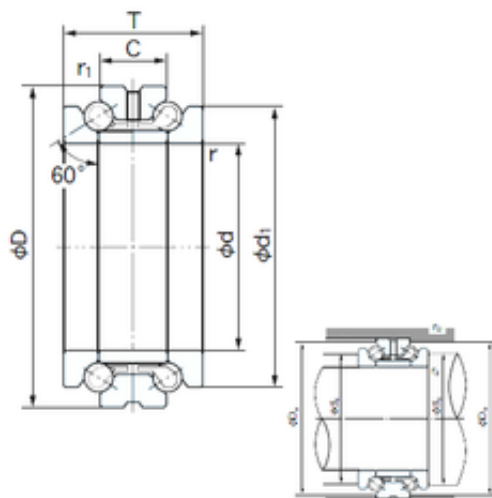

NSK bearing Trading Co., Ltd

NACHI 27TAD20 thrust ball bearings

Bearing No. 27TAD20

Size	27x47x28 mm
Bore Diameter	27 mm
Outer Diameter	47 mm
Width	28 mm
d	27 mm
D	47 mm
T	28 mm
ra1 max.	0.3 mm
Angle ()	60 °
d1	40 mm
r min.	0.6 mm
r1 min.	0.3 mm
C	14 mm
da min.	33 mm
Da max.	43.5 mm
ra max.	0.6 mm
Weight	0.197 Kg
Basic dynamic load rating (C)	10,7 kN
Basic static load rating (C0)	19,9 kN
(Grease) Lubrication Speed	8000 r/min

27TAD20 Bearing 2D drawings and 3D CAD models