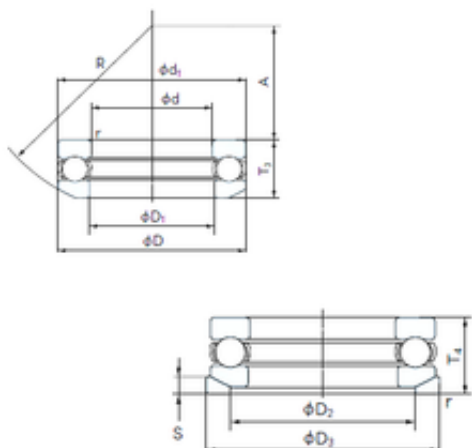

## NACHI 53240U thrust ball bearings

Bearing No. 53240U

53240U Bearing 2D drawings and 3D CAD models

Size	220x280x74 mm
Bore Diameter	220 mm
Outer Diameter	280 mm
Width	74 mm
d	220 mm
D	280 mm
T	74 mm
d1	277 mm
r min.	2 mm
A	125 mm
D1	204 mm
D2	240 mm
D3	290 mm
R	225 mm
S	23 mm
Weight	14.8 Kg
Basic dynamic load rating (C)	315 kN
Basic static load rating (C0)	1110 kN
(Grease) Lubrication Speed	720 r/min