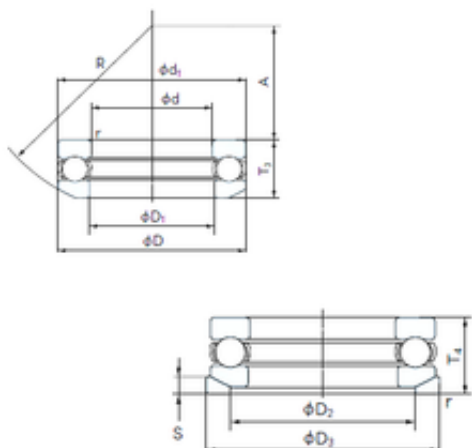

NSK bearing Trading Co., Ltd

NACHI 53315U thrust ball bearings

Bearing No. 53315U

53315U Bearing 2D drawings and 3D CAD models

Size	75x135x52 mm
Bore Diameter	75 mm
Outer Diameter	135 mm
Width	52 mm
d	75 mm
D	135 mm
T	52 mm
d1	135 mm
r min.	1.5 mm
A	37 mm
D1	77 mm
D2	105 mm
D3	140 mm
R	100 mm
S	15 mm
Weight	3.25 Kg
Basic dynamic load rating (C)	170 kN
Basic static load rating (C0)	395 kN
(Grease) Lubrication Speed	1200 r/min