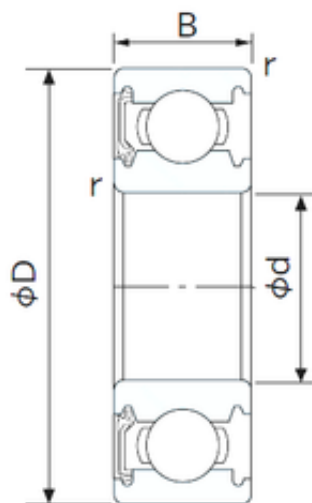

NSK bearing Trading Co., Ltd

40 mm x 68 mm x 15 mm 40 mm x 68 mm x 15 mm NACHI 6008NKE deep groove ball bearings

Bearing No. 6008NKE

Size	40x68x15 mm
Bore Diameter	40 mm
Outer Diameter	68 mm
Width	15 mm
d	40 mm
D	68 mm
B	15 mm
C	15 mm
r min.	1 mm
da min.	45 mm
Da max.	63 mm
ra max.	1.0 mm
Weight	0.194 Kg
Basic dynamic load rating (C)	16,8 kN
Basic static load rating (C0)	11,5 kN
(Grease) Lubrication Speed	9500 r/min

6008NKE Bearing 2D drawings and 3D CAD models