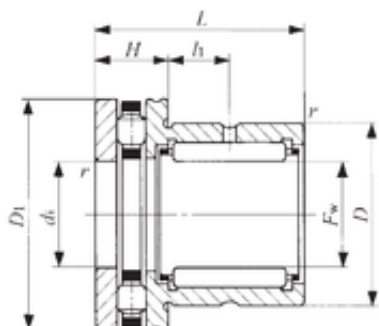

## IKO NBX 2530 complex bearings

Bearing No. NBX 2530

|                                |          |
|--------------------------------|----------|
| Bore Diameter                  | 25 mm    |
| Outer Diameter                 | 37 mm    |
| Fw                             | 25 mm    |
| D                              | 37 mm    |
| D1                             | 42 mm    |
| d1                             | 25 mm    |
| r min.                         | 0,6 mm   |
| H                              | 11 mm    |
| L                              | 30 mm    |
| L1                             | 9,5 mm   |
| da min.                        | 40 mm    |
| Weight                         | 0,143 Kg |
| Dynamic load rating radial (C) | 20 kN    |
| Dynamic load rating axial (C)  | 22,7 kN  |
| Static load rating radial (C0) | 32,1 kN  |
| Static load rating axial (C0)  | 60,7 kN  |

NBX 2530 Bearing 2D drawings and 3D CAD models