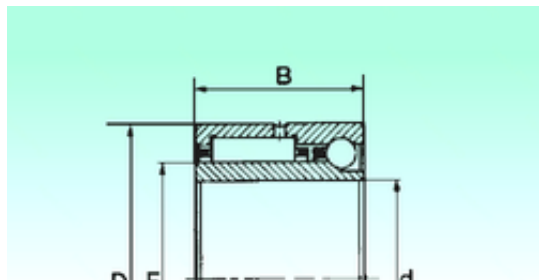

NSK bearing Trading Co., Ltd

12 mm x 24 mm x 16 mm 12 mm x 24 mm x 16 mm NBS NKIA 5901 complex bearings

Bearing No. NKIA 5901

Size	12x24x16 mm
Bore Diameter	12 mm
Outer Diameter	24 mm
Width	16 mm
d	12 mm
F	16 mm
D	24 mm
B	16 mm
C	16 mm
Weight	0,04 Kg
Dynamic load rating radial (C)	7,2 kN
Dynamic load rating axial (C)	2,052 kN
Static load rating radial (C0)	7,9 kN
Static load rating axial (C0)	2,138 kN

NKIA 5901 Bearing 2D drawings and 3D CAD models