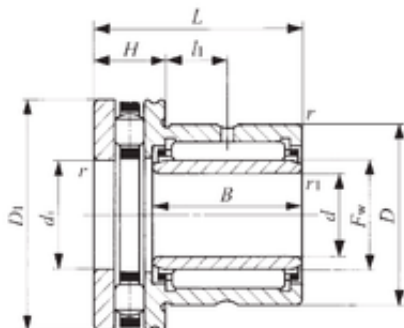

NSK bearing Trading Co., Ltd

25 mm x 42 mm x 20,5 mm 25 mm x 42 mm x
20,5 mm IKO NBXI 2530 complex bearings

NBXI 2530 Bearing 2D drawings and 3D CAD models

Bearing No. NBXI 2530

Bore Diameter	25 mm
Outer Diameter	42 mm
d	25 mm
Fw	30 mm
D	42 mm
D1	47 mm
B	20,5 mm
d1	30 mm
r min.	0,6 mm
r1 min.	0,3 mm
H	11 mm
L	30 mm
L1	9,5 mm
da min.	45 mm
db	29 mm
Weight	0,194 Kg
Dynamic load rating radial (C)	25,1 kN
Dynamic load rating axial (C)	27,4 kN
Static load rating radial (C0)	40,1 kN
Static load rating axial (C0)	81 kN
Category	Bearings
Inventory	0.0
Manufacturer Name	IKO
Minimum Buy Quantity	N/A

NSK bearing Trading Co., Ltd

Weight / Kilogram	0
Product Group	B04144