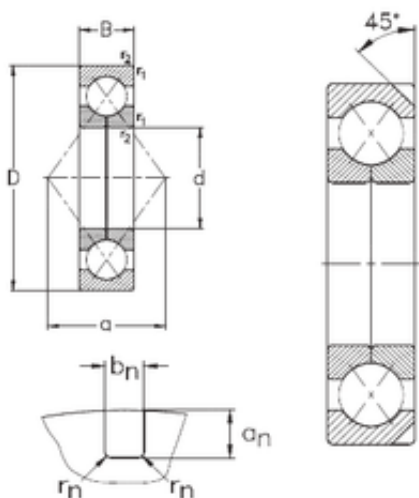

NSK bearing Trading Co., Ltd

180 mm x 380 mm x 75 mm 180 mm x 380 mm x 75 mm NKE QJ336-N2-MPA angular contact ball bearings

Bearing No. QJ336-N2-MPA

Size	180x380x75 mm
Bore Diameter	180 mm
Outer Diameter	380 mm
Width	75 mm
d	180 mm
D	380 mm
B	75 mm
C	75 mm
an	12,7 mm
bn	10,5 mm
rn	2 mm
a	196 mm
r1 min.	4 mm
r2 min.	4 mm
Weight	44,9 Kg
Basic dynamic load rating (C)	703 kN
Basic static load rating (C0)	1134 kN

QJ336-N2-MPA Bearing 2D drawings and 3D CAD models