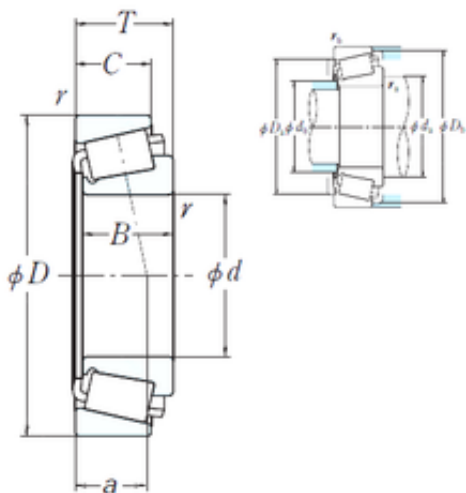

## EE822100/822175 NSK Tapered Roller bearings double-row

Bearing No. EE822100/822175

EE822100/822175 Bearing 2D drawings and 3D CAD models

|                               |                   |
|-------------------------------|-------------------|
| Size                          | 254x444.5x76.2 mm |
| Bore Diameter                 | 254 mm            |
| Outer Diameter                | 444,5 mm          |
| Width                         | 76,2 mm           |
| d                             | 254 mm            |
| D                             | 444,5 mm          |
| T                             | 76,2 mm           |
| B                             | 73,025 mm         |
| C                             | 50,8 mm           |
| R                             | 6,4 mm            |
| r                             | 6,4 mm            |
| a                             | 71,1 mm           |
| Da                            | 405 mm            |
| db                            | 281 mm            |
| da                            | 302 mm            |
| Db                            | 421 mm            |
| Weight                        | 42,7 Kg           |
| Basic dynamic load rating (C) | 995 kN            |
| Basic static load rating (C0) | 1500 kN           |
| Calculation factor (e)        | 0,34              |
| Calculation factor (Y0)       | 0,97              |