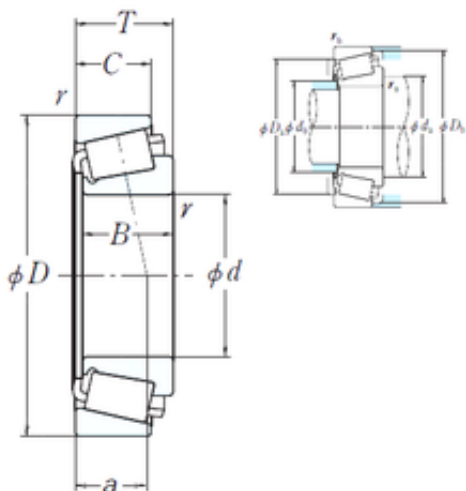

NSK bearing Trading Co., Ltd

93750/93126 NSK Tapered Roller bearings double-row

Bearing No. 93750/93126

Size	190.5x317.5x68.262 mm
Bore Diameter	190,5 mm
Outer Diameter	317,5 mm
Width	68,262 mm
d	190,5 mm
D	317,5 mm
T	68,262 mm
B	63,5 mm
C	50,8 mm
R	4,3 mm
r	3,3 mm
a	75,8 mm
Da	286 mm
db	211 mm
da	231 mm
Db	306 mm
Weight	20,6 Kg
Basic dynamic load rating (C)	575 kN
Basic static load rating (C0)	1060 kN
Calculation factor (e)	0,52
Calculation factor (Y0)	0,63

93750/93126 Bearing 2D drawings and 3D CAD models