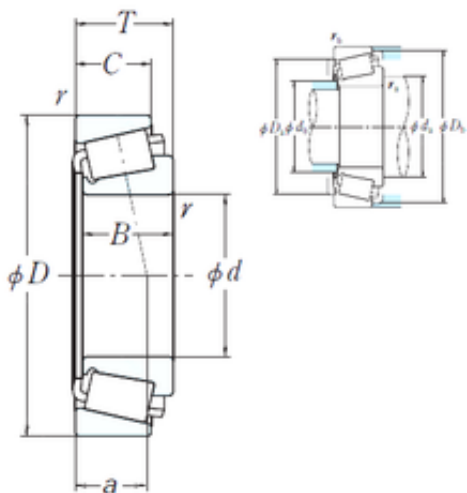

NSK bearing Trading Co., Ltd

81590/81962 NSK Tapered Roller bearings double-row

Bearing No. 81590/81962

81590/81962 Bearing 2D drawings and 3D CAD models

Size	150x244.475x47.625 mm
Bore Diameter	150 mm
Outer Diameter	244,475 mm
Width	47,625 mm
d	150 mm
D	244,475 mm
T	47,625 mm
B	50,005 mm
C	33,338 mm
R	3,5 mm
r	3,3 mm
a	42,9 mm
Da	225 mm
db	166 mm
da	177 mm
Db	235 mm
Weight	7,92 Kg
Basic dynamic load rating (C)	330 kN
Basic static load rating (C0)	510 kN
Calculation factor (e)	0,35
Calculation factor (Y0)	0,94