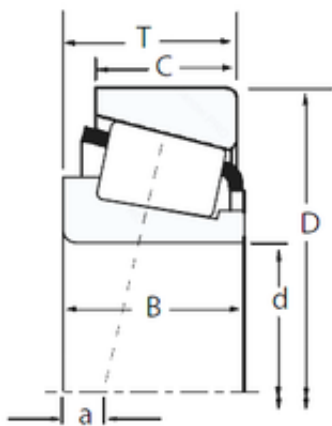

## HM231149/HM231115 TIMKEN Tapered Roller bearings double-row

Bearing No. HM231149/HM231115

Size	149.225x241.3x57.15 mm
Bore Diameter	149,225 mm
Outer Diameter	241,3 mm
Width	57,15 mm
d	149,225 mm
D	241,3 mm
T	57,15 mm
B	56,642 mm
C	44,45 mm
R	3,5 mm
r	3,3 mm

HM231149/HM231115 Bearing 2D drawings and 3D CAD models