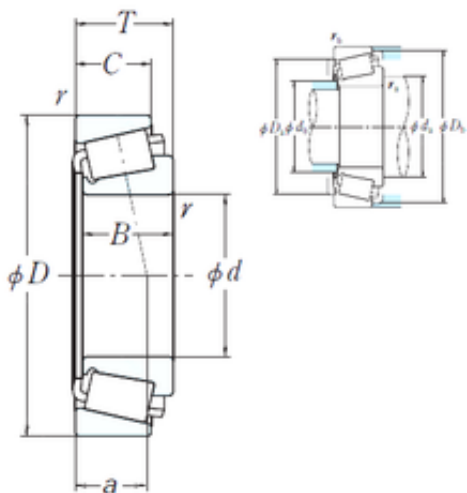

## 82550/82931 NSK Tapered Roller bearings double-row

Bearing No. 82550/82931

82550/82931 Bearing 2D drawings and 3D CAD models

Size	139.7x236.538x57.15 mm
Bore Diameter	139,7 mm
Outer Diameter	236,538 mm
Width	57,15 mm
d	139,7 mm
D	236,538 mm
T	57,15 mm
B	56,642 mm
C	44,45 mm
R	3,5 mm
r	3,3 mm
a	53,7 mm
Da	213 mm
db	155 mm
da	170 mm
Db	228 mm
Weight	9,81 Kg
Basic dynamic load rating (C)	400 kN
Basic static load rating (C0)	680 kN
Calculation factor (e)	0,44
Calculation factor (Y0)	0,75