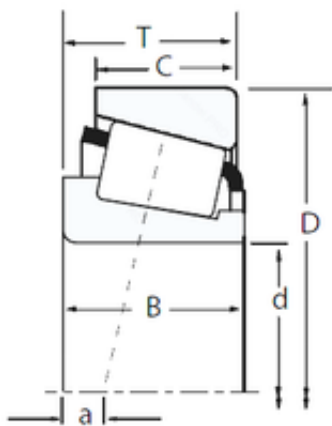

NSK bearing Trading Co., Ltd

EE134102/134145 TIMKEN Tapered Roller bearings double-row

Bearing No. EE134102/134145

Size	260.35x368.3x58.738 mm
Bore Diameter	260,35 mm
Outer Diameter	368,3 mm
Width	58,738 mm
d	260,35 mm
D	368,3 mm
T	58,738 mm
B	58,738 mm
C	42,862 mm
R	6,4 mm
r	6,4 mm

EE134102/134145 Bearing 2D drawings and 3D CAD models