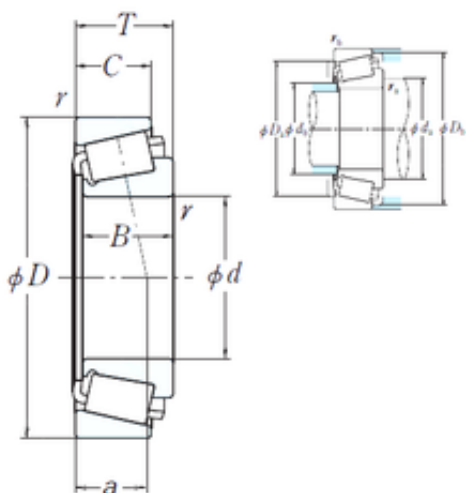

NSK bearing Trading Co., Ltd

EE127095/127135 NSK Tapered Roller bearings double-row

Bearing No. EE127095/127135

EE127095/127135 Bearing 2D drawings and 3D CAD models

Size	241.3x349.148x57.15 mm
Bore Diameter	241,3 mm
Outer Diameter	349,148 mm
Width	57,15 mm
d	241,3 mm
D	349,148 mm
T	57,15 mm
B	57,15 mm
C	44,45 mm
R	6,4 mm
r	3,3 mm
a	59,5 mm
Da	325 mm
db	257 mm
da	274 mm
Db	338 mm
Weight	16,8 Kg
Basic dynamic load rating (C)	570 kN
Basic static load rating (C0)	1060 kN
Calculation factor (e)	0,35
Calculation factor (Y0)	0,93